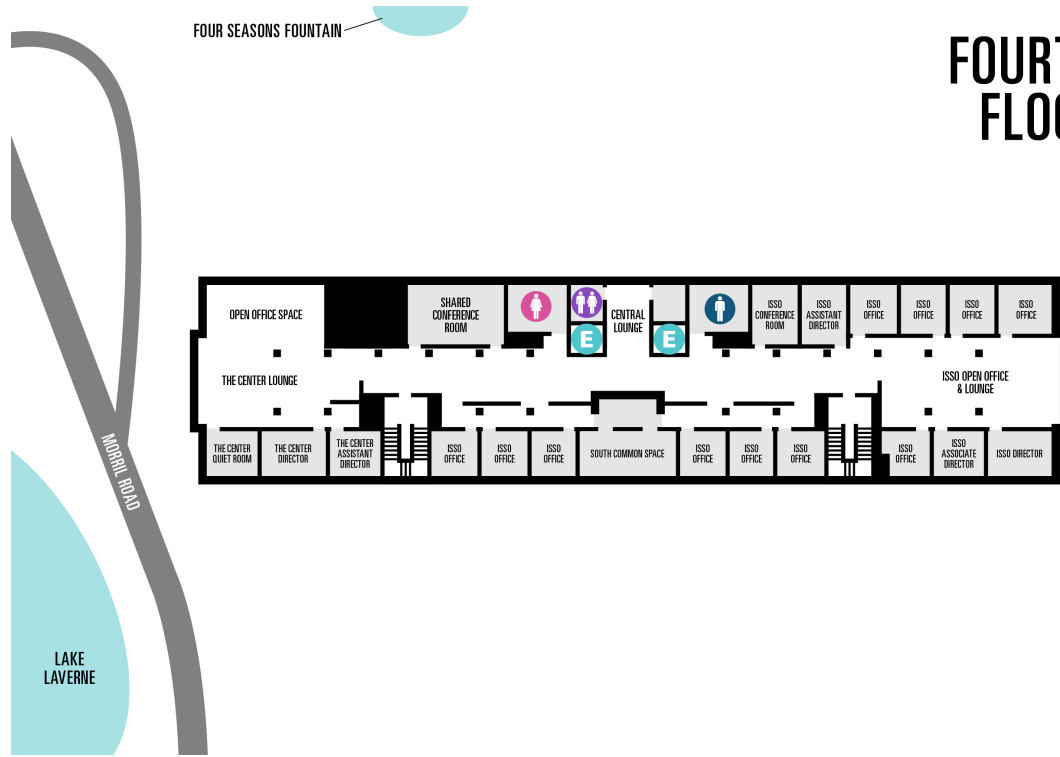

Ground Floor

First Floor

Second Floor

Third Floor

Fourth Floor

FOUR SEASONS FOUNTAIN

FOURTH FLOOR

Fifth Floor

FOUR SEASONS FOUNTAIN

FIFTH FLOOR

Sixth Floor

***The Workspace is located in the basement of the Memorial Union. To access the Workspace, visitors should navigate to the first floor if inside the building, or utilize the entrance located on the east side of the building. Once at the east entrance, use the outside door to enter, or if inside the building, take the stairwell or elevator to go down to level B.