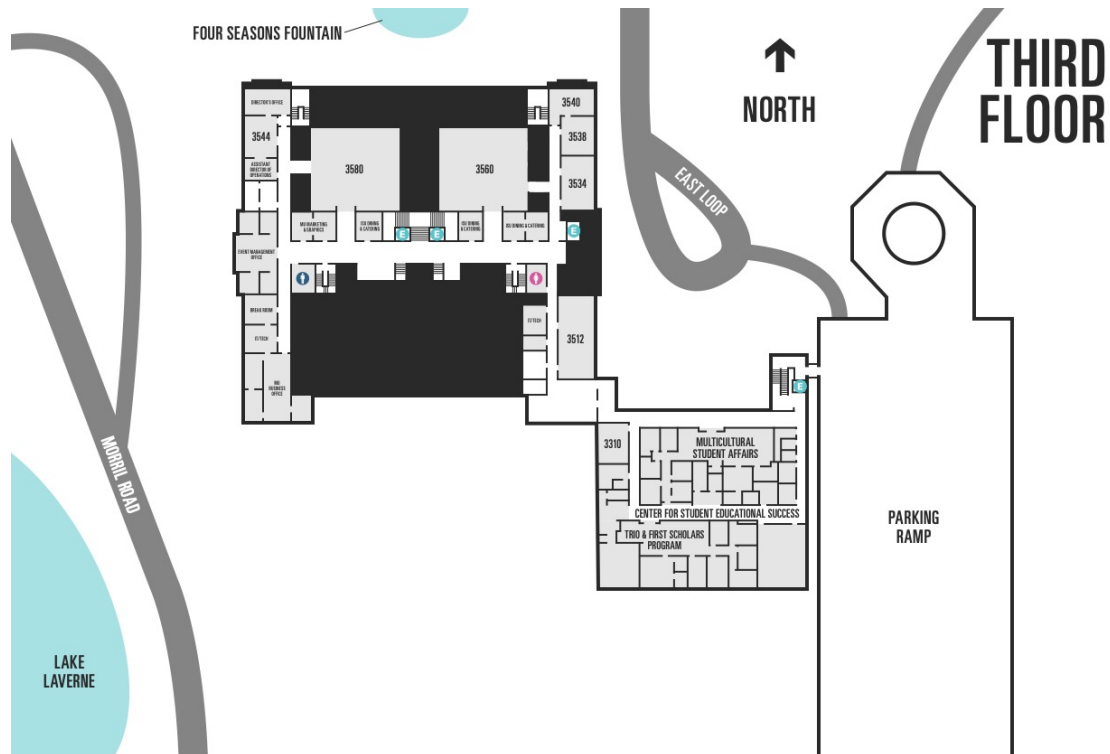

Ground Floor

First Floor

Second Floor

Third Floor

Fourth Floor

FOUR SEASONS FOUNTAIN

FOURTH FLOOR

Fifth Floor

FOUR SEASONS FOUNTAIN

FIFTH FLOOR

Sixth Floor

***The Workspace is located in the basement of the Memorial Union. To access the Workspace, visitors should navigate to the first floor if inside the building, or utilize the entrance located on the east side of the building. Once at the east entrance, use the outside door to enter, or if inside the building, take the stairwell or elevator to go down to level B.