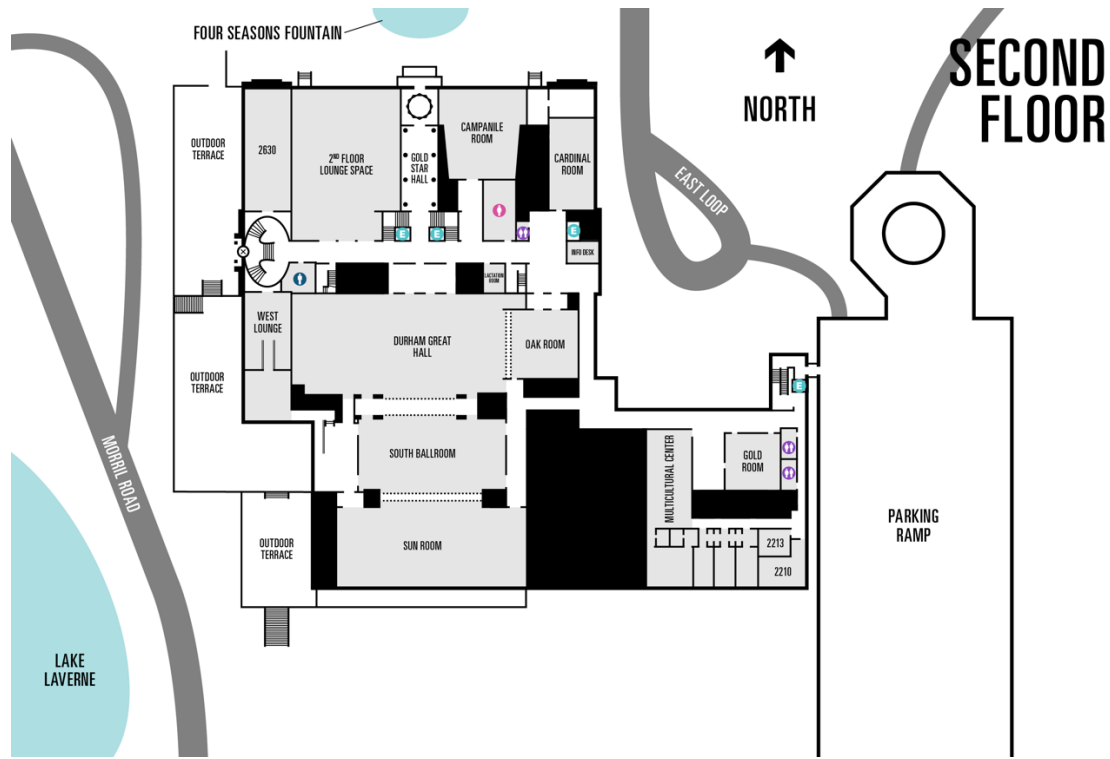

Ground Floor

First Floor

Second Floor

Third Floor

Fourth Floor

FOUR SEASONS FOUNTAIN

FOURTH FLOOR

Fifth Floor

FOUR SEASONS FOUNTAIN

FIFTH FLOOR

Sixth Floor

***The Workspace is located in the basement of the Memorial Union. To access the Workspace, visitors should navigate to the first floor if inside the building, or utilize the entrance located on the east side of the building. Once at the east entrance, use the outside door to enter, or if inside the building, take the stairwell or elevator to go down to level B.