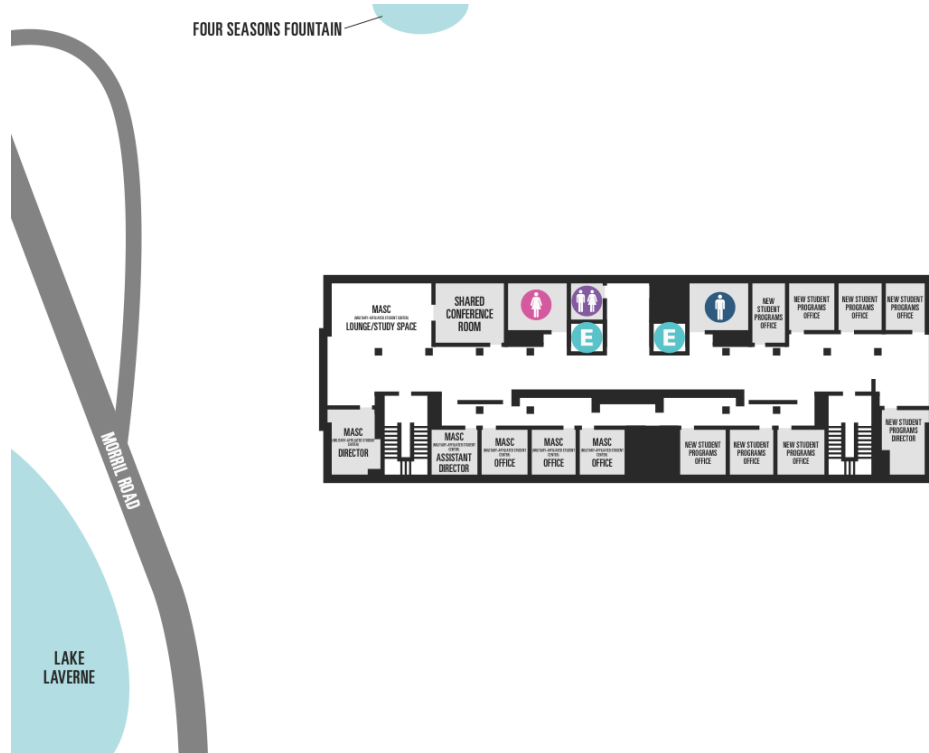

Ground Floor

First Floor

Second Floor

Third Floor

Fourth Floor

FOUR SEASONS FOUNTAIN

FOURTH FLOOR

Fifth Floor

FOUR SEASONS FOUNTAIN

FIFTH FLOOR

Sixth Floor

***The Workspace is located in the basement of the Memorial Union. To access the Workspace, visitors should navigate to the first floor if inside the building, or utilize the entrance located on the east side of the building. Once at the east entrance, use the outside door to enter, or if inside the building, take the stairwell or elevator to go down to level B.