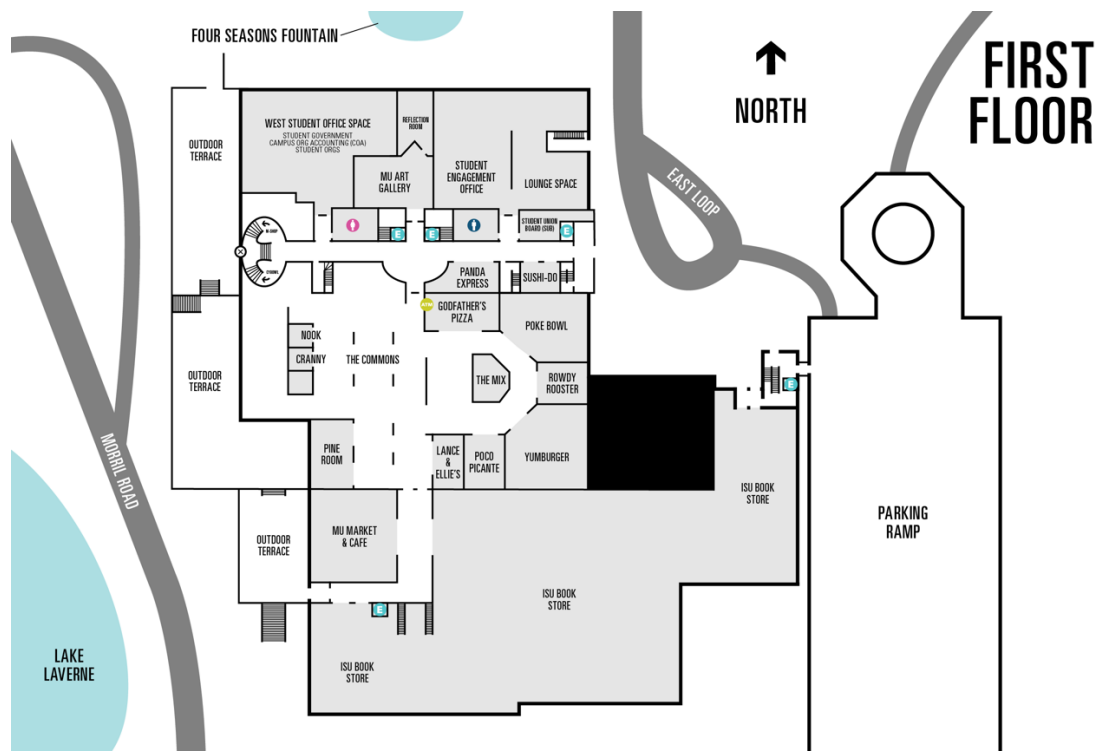

Ground Floor

First Floor

Second Floor

Third Floor

Fourth Floor

FOUR SEASONS FOUNTAIN

FOURTH FLOOR

Fifth Floor

FOUR SEASONS FOUNTAIN

FIFTH FLOOR

Sixth Floor

***The Workspace is located in the basement of the Memorial Union. To access the Workspace, visitors should navigate to the first floor if inside the building, or utilize the entrance located on the east side of the building. Once at the east entrance, use the outside door to enter, or if inside the building, take the stairwell or elevator to go down to level B.