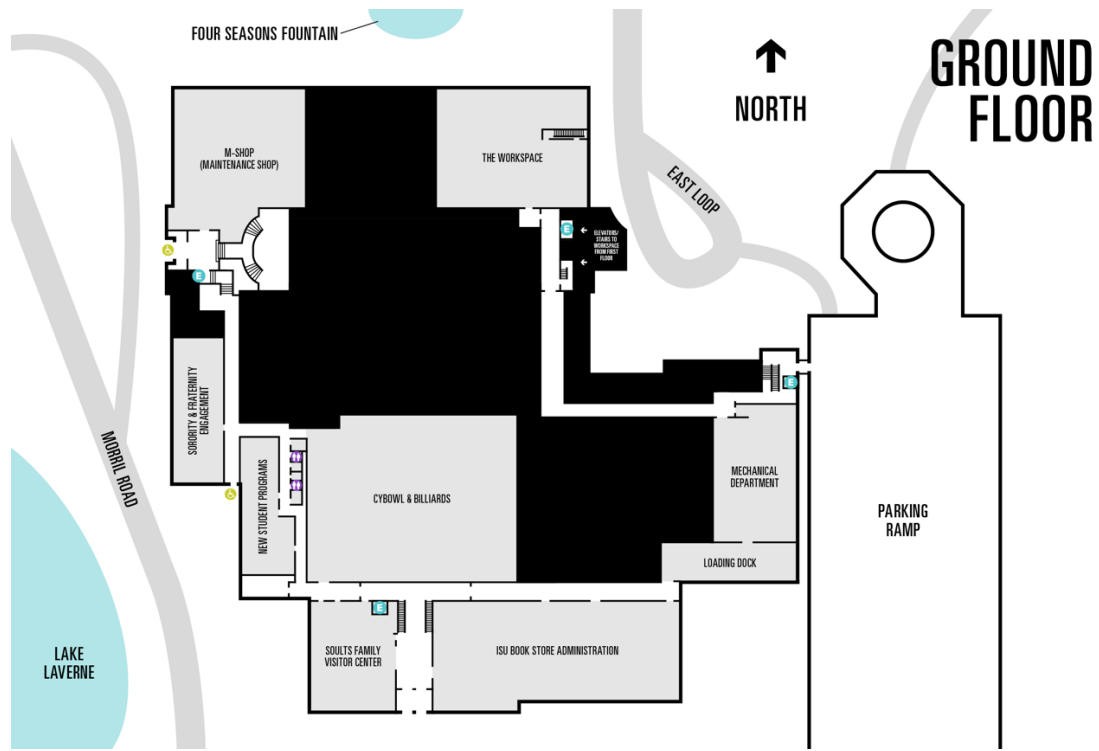

Ground Floor

First Floor

Second Floor

Third Floor

Fourth Floor

FOUR SEASONS FOUNTAIN

FOURTH FLOOR

Fifth Floor

FOUR SEASONS FOUNTAIN

FIFTH FLOOR

Sixth Floor

***The Workspace is located in the basement of the Memorial Union. To access the Workspace, visitors should navigate to the first floor if inside the building, or utilize the entrance located on the east side of the building. Once at the east entrance, use the outside door to enter, or if inside the building, take the stairwell or elevator to go down to level B.